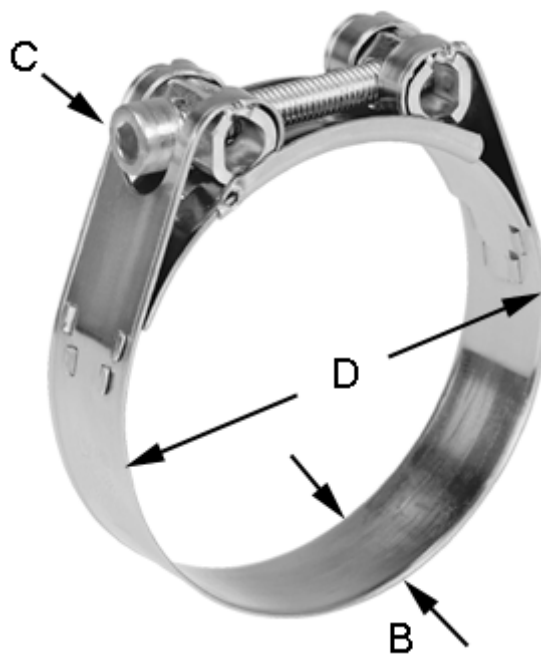

Article number: 025917255117

Description: Heavy Duty Clamp GBS M 117/25 W5 ISK STC

Measures

C (screw type) = ISK
Diameter D = 112-121
Width B = 25